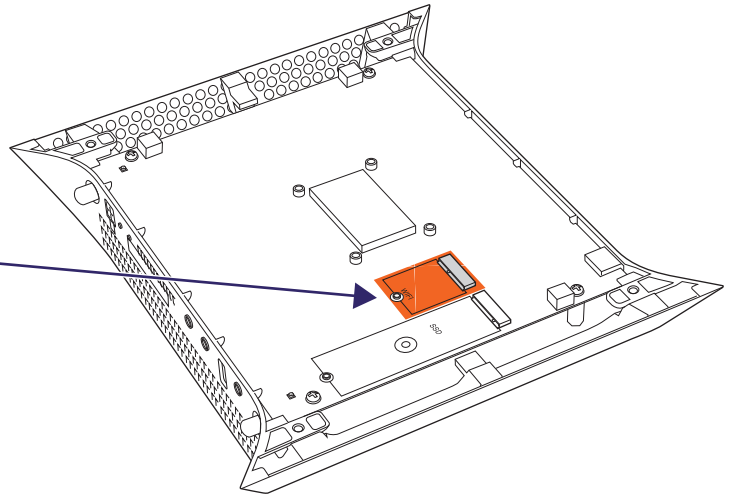

BrightSign® | XC5

WD105 WIFI MODULE INSTALLATION

BrightSign OS 9.0 +

1

2

3 a

b

4