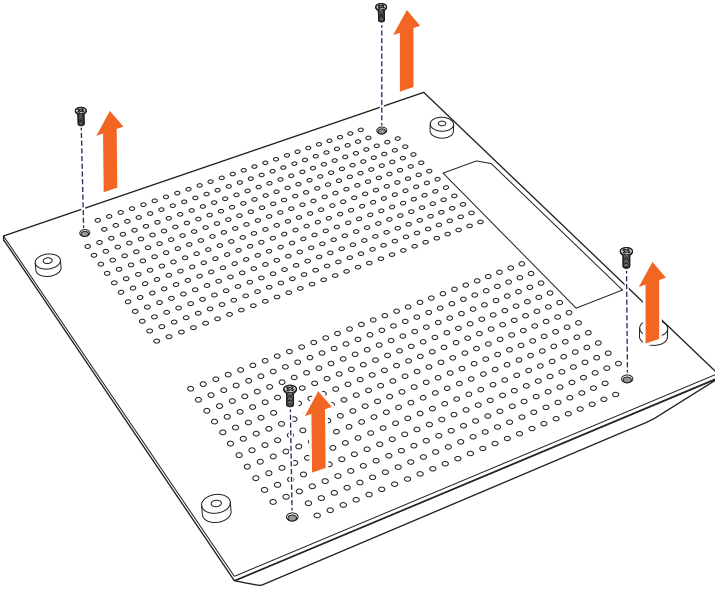

BrightSign® | XC5

WD105 WIFI MODULE INSTALLATION

BrightSign OS 9.0 +

1

2

3 a

b

4