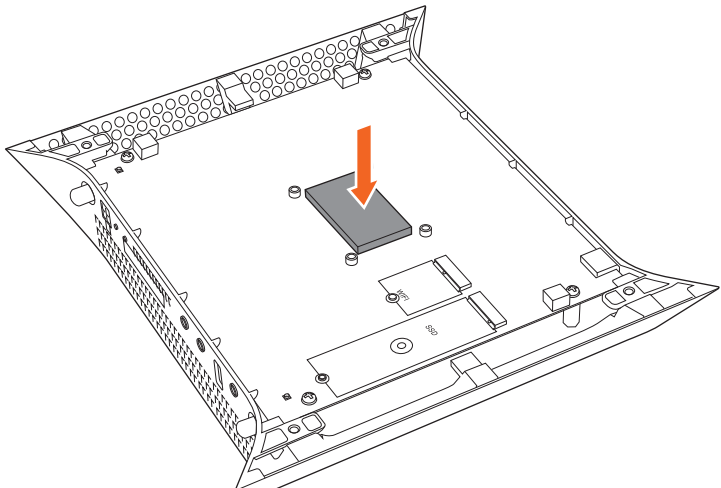

BrightSign® | XC5

WD105 WIFI MODULE INSTALLATION

BrightSign OS 9.0 +

1

2

3 a

b

4