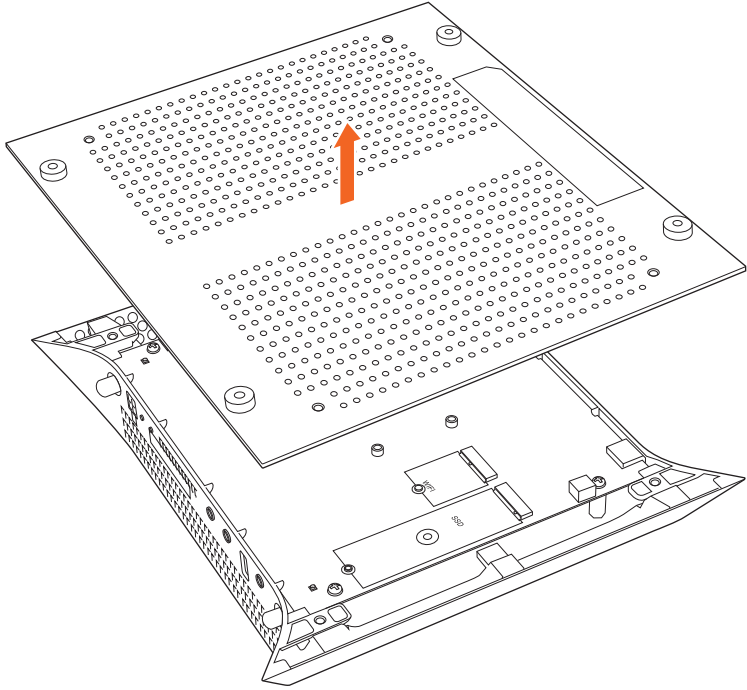

BrightSign® | XC5

WD105 WIFI MODULE INSTALLATION

BrightSign OS 9.0 +

1

2

3 a

b

4