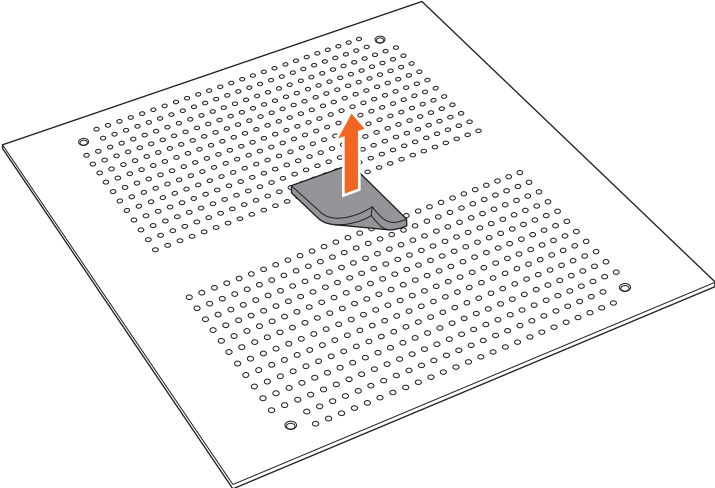

BrightSign® | XC5

WD105 WIFI MODULE INSTALLATION

BrightSign OS 9.0 +

1

2

3 a

b

4